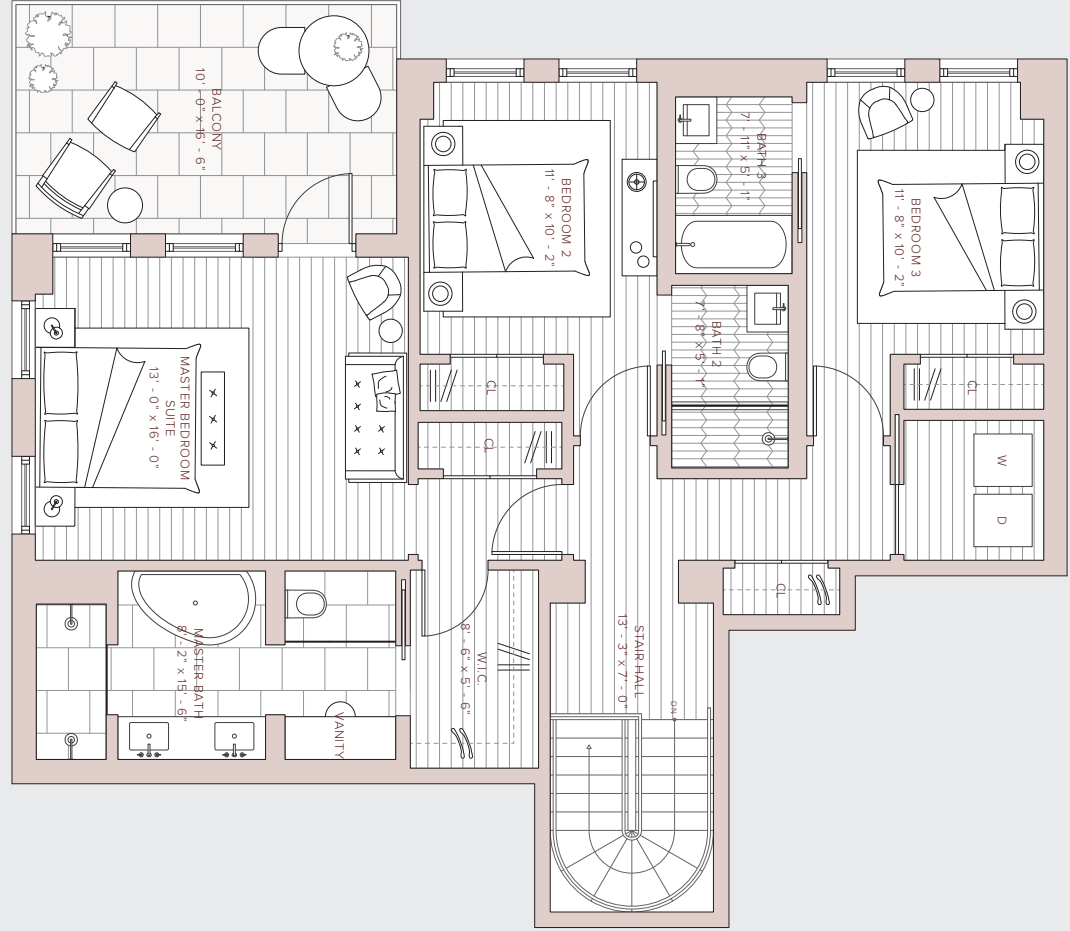

PENTHOUSE
- UPPER LEVEL -

4 BEDROOMS | 4 BATHROOMS | 1 POWDER ROOM
TOTAL INTERIOR: 3,346 SQFT | 310.95 SQM
TOTAL EXTERIOR: 490 SQFT | 45.52 SQM
INTERIOR: 1,200 SQFT | 111.48 SQM
EXTERIOR: 165 SQFT | 15.33 SQM

PH
UPPER LEVEL