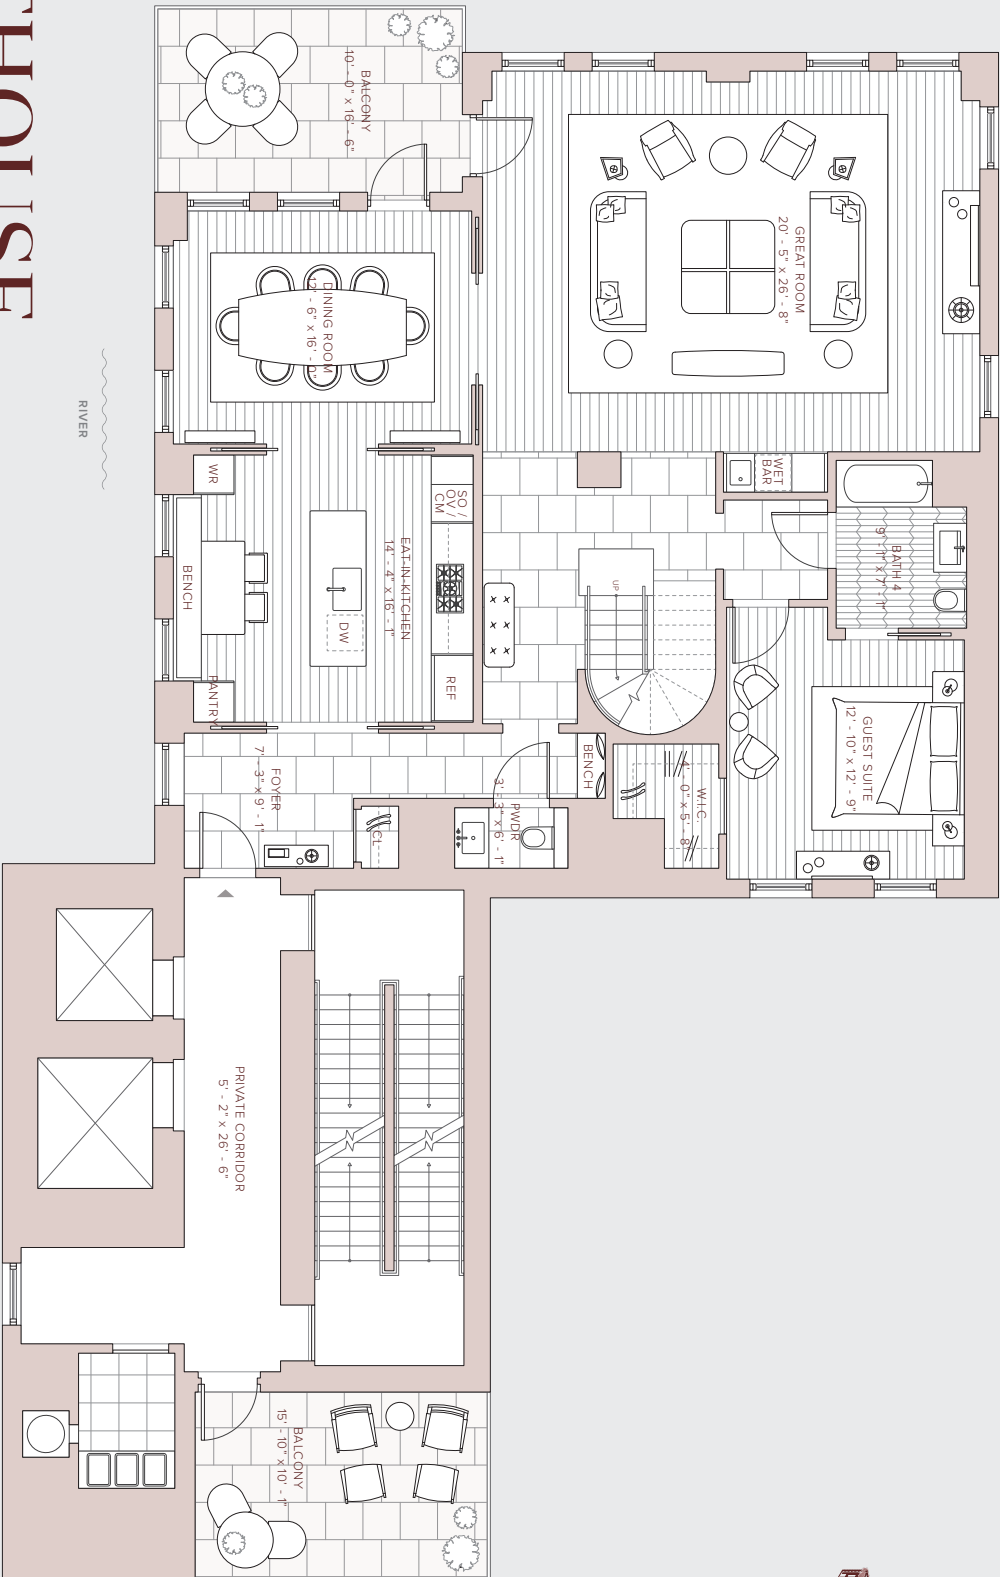

- LOWER LEVEL -

4 BEDROOMS | 4 BATHROOMS | 1 POWDER ROOM
TOTAL INTERIOR: 3,346 SQFT | 310.95 SQM
TOTAL EXTERIOR: 490 SQFT | 45.52 SQM
INTERIOR: 2,146 SQFT | 199.37 SQM
EXTERIOR: 325 SQFT | 30.19 SQM

PENTHOUSE

PH
LOWER LEVEL

97 AMITY ST. BROOKLYN, NY 11201
718.486.4438 | 5RIVERPARKBROOKLYN.COM